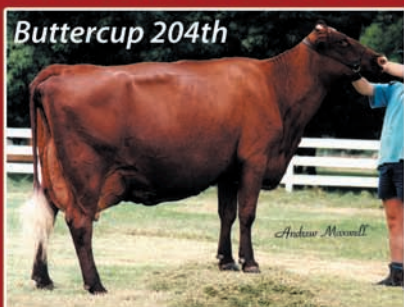

Lemon Grove BIESTAR